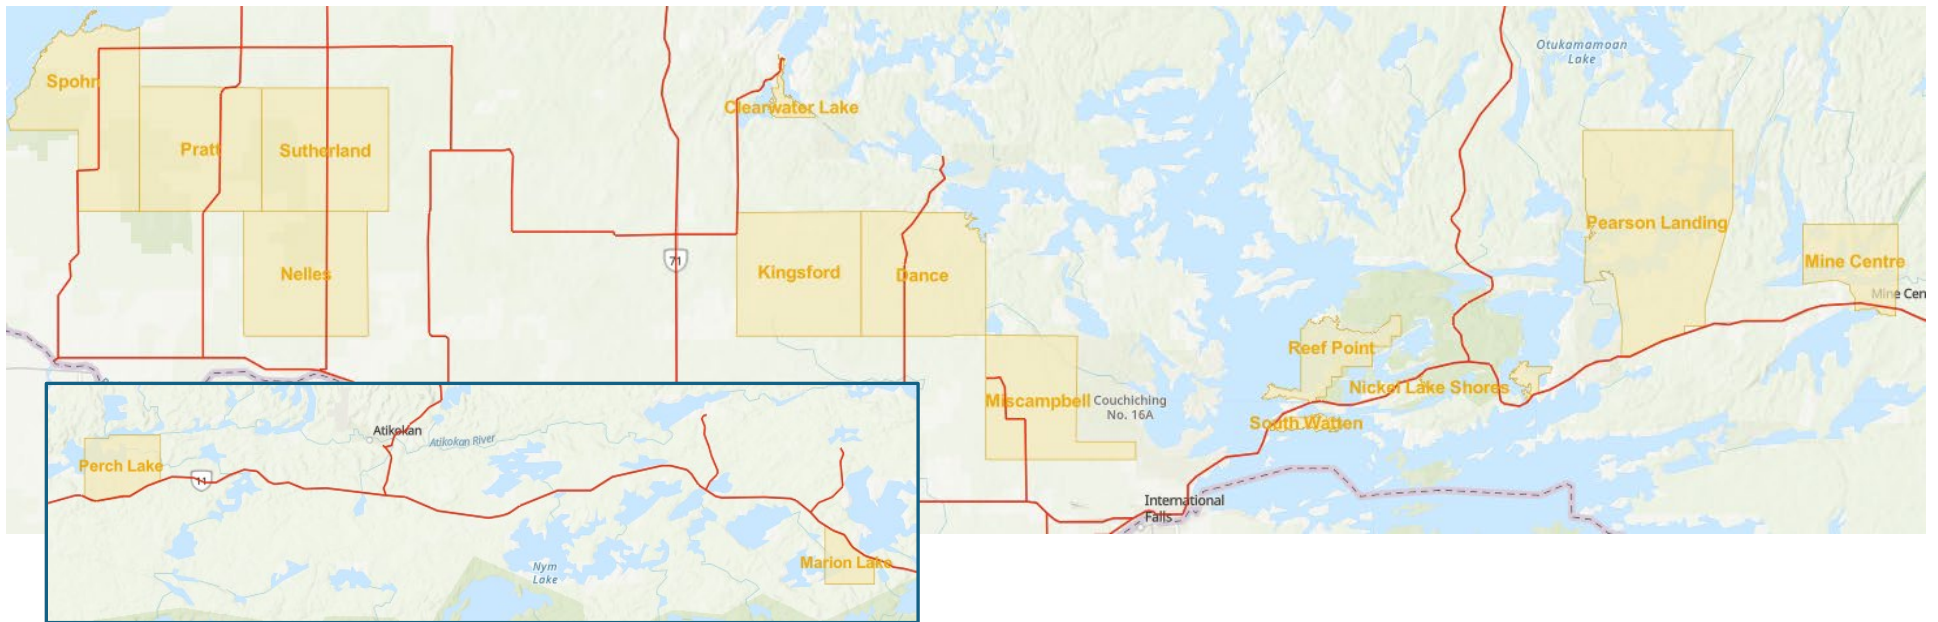

Local Roads Boards (LRBs) in the Thunder Bay Area

Local Roads Boards (LRBs) west of Thunder Bay

Armstrong Local Roads Area
Aubrey Local Roads Area
Bear Passage Local Roads Area
Beaver Bay Local Roads Area
Bigstone Bay Local Roads Area
Blindfold Lake Local Roads Area
Britton Local Roads Area
Clearwater Lake Local Roads Area
Crescent Point Local Roads Area
Dawson Road — Goldie Local Roads Area
Devon Local Roads Area
Ena Lake Local Roads Area
Eton Local Roads Area
Fire Hill Local Roads Area
Forbes Local Roads Area
Fowler Local Roads Area
Ghost Lake Local Roads Area
Gordon Lake Local Roads Area
Gorham Local Roads Area
Hardwick Local Roads Area
Hicks Lake Local Roads Area
Inglis Lake Local Roads Area
Ingolf Local Roads Area
Inwood Local Roads Area
Jacques Local Roads Area
Kabaigon Bay Local Roads Area
Kendall Inlet Local Roads Area
Kenricia Local Roads Area
Kingsford Local Roads Area
Laclu Local Roads Area
Lybster Local Roads Area
Lyon Local Roads Area
Mabella Local Roads Area
Marion Lake Local Roads Area
Marks Local Roads Area
Mccallum Point Local Roads Area
Mcconnell Lake Local Roads Area
Mcintosh Local Roads Area
Mckenzie Portage Local Roads Area
Melgund Local Roads Area
Minaki Local Roads Area
Mine Centre Local Roads Area
Miscampbell Local Roads Area
Mountain Bay Local Roads Area
Munro Point Local Roads Area