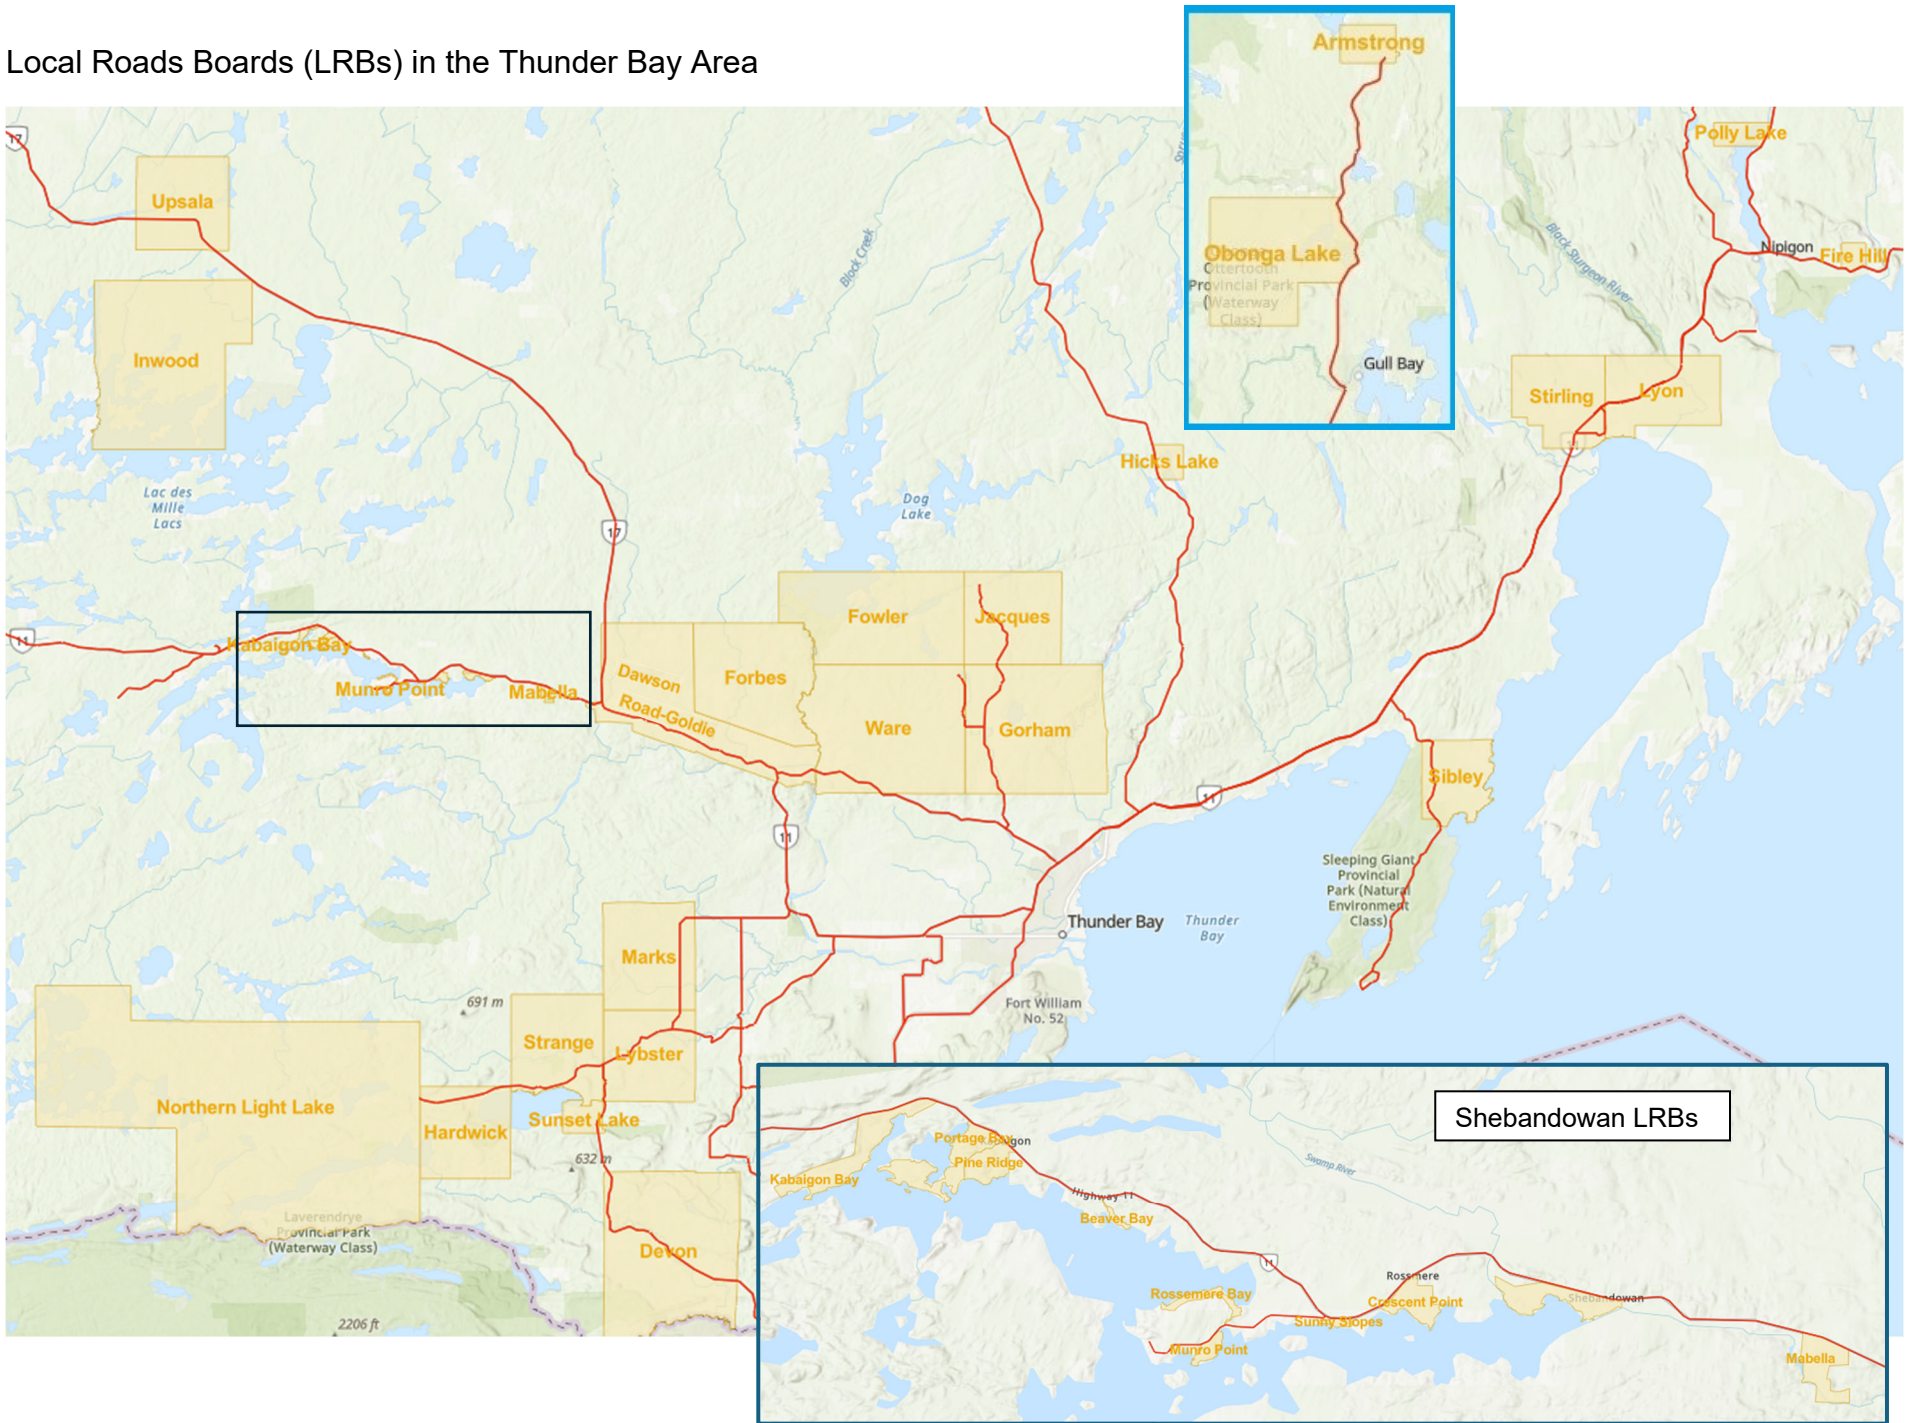

Local Roads Boards (LRBs) in the Thunder Bay Area

Local Roads Boards (LRBs) west of Thunder Bay

Armstrong Local Roads Area
Aubrey Local Roads Area
Bear Passage Local Roads Area
Beaver Bay Local Roads Area
Bigstone Bay Local Roads Area
Blindfold Lake Local Roads Area
Britton Local Roads Area
Clearwater Lake Local Roads Area
Crescent Point Local Roads Area
Dawson Road — Goldie Local Roads Area
Devon Local Roads Area
Ena Lake Local Roads Area
Eton Local Roads Area
Fire Hill Local Roads Area
Forbes Local Roads Area
Fowler Local Roads Area
Ghost Lake Local Roads Area
Gordon Lake Local Roads Area
Gorham Local Roads Area
Hardwick Local Roads Area
Hicks Lake Local Roads Area
Inglis Lake Local Roads Area
Ingolf Local Roads Area
Inwood Local Roads Area
Jacques Local Roads Area
Kabaigon Bay Local Roads Area
Kendall Inlet Local Roads Area
Kenricia Local Roads Area
Kingsford Local Roads Area
Laclu Local Roads Area
Lybster Local Roads Area
Lyon Local Roads Area
Mabella Local Roads Area
Marion Lake Local Roads Area
Marks Local Roads Area
Mccallum Point Local Roads Area
Mcconnell Lake Local Roads Area
Mcintosh Local Roads Area
Mckenzie Portage Local Roads Area
Melgund Local Roads Area
Minaki Local Roads Area
Mine Centre Local Roads Area
Miscampbell Local Roads Area
Mountain Bay Local Roads Area
Munro Point Local Roads Area